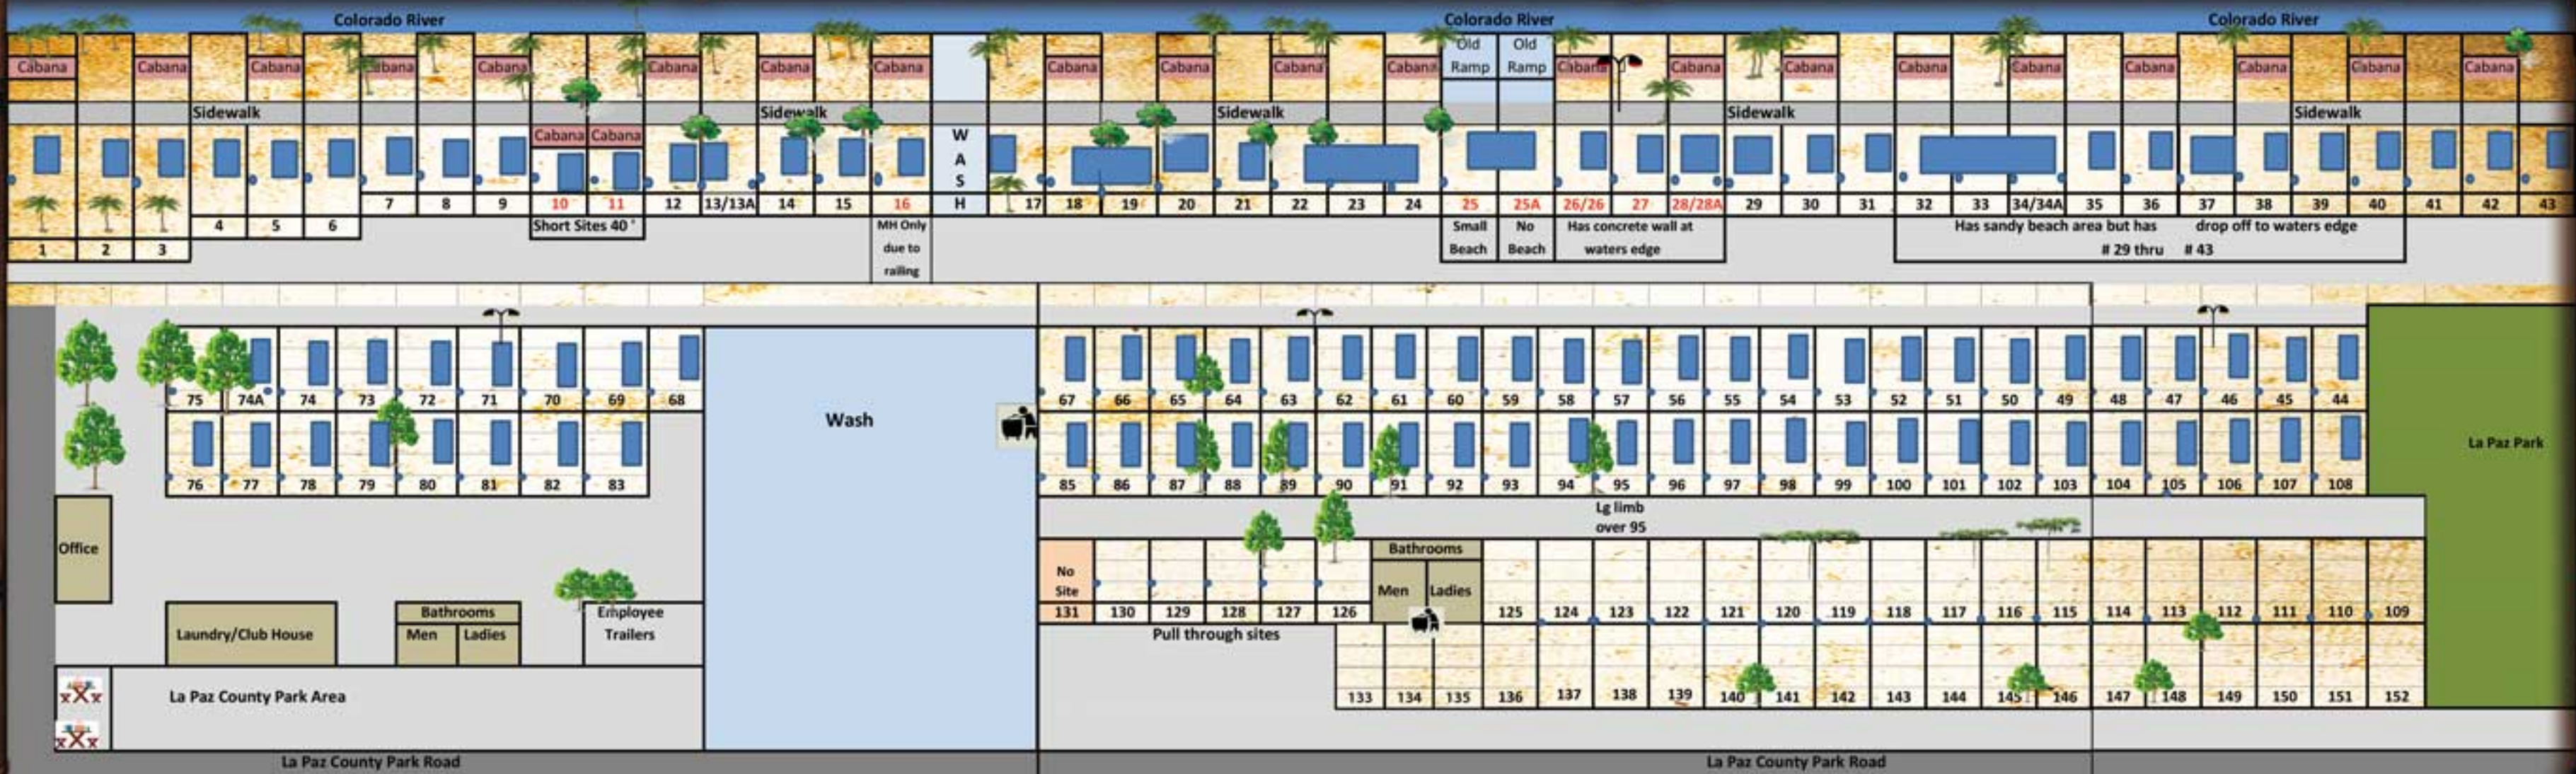

Aruba I – Waterfront with Cabana

\$695.00

Aruba II – Waterfront with out Cabana

\$650.00

Bermuda - Row No. 2

\$460.00

Cayman - Row No. 3

\$435.00

Jamaica - Row No. 4

\$425.00

Bahama - Row No. 5

\$425.00

Reservation Information

Call: (928) 667-3102

Ahoy! Welcome to Pirates Den R.V. Resort and Marina

With our white, sandy beaches and beach-front cabanas, Pirate's Den Resort brings the magic of the Caribbean to life along the Colorado River. With convenient access to a four-star golf course, tennis courts, on-site marina, watercraft rentals, two waterfront restaurants and bars, beach store, walking pathways throughout the park, there is something for everyone to enjoy in our luxurious environment reminiscent of the islands of the Caribbean.

7350A Riverside Drive
Parker, AZ 85344

Visit us online at:
www.piratesdenresort.com

RV RESORT AND MARINA

VISITOR MAP

- Water Front Row:** MH pull forward into sites (hook-ups on drivers side)
Trailers back in onto slab (run electric under trailer across site to pedestal or pull onto slab, unhook truck & back out)
- Row 2:** All vehicles back into sites (hook-ups on drivers side)
- Row 3:** MH pull forward into sites (hook-ups on drivers side)
- Row 4:** Sites 109 - 125 All vehicles back into sites (hook-ups at the rear of site on drivers side)
- Row 4:** Sites 126 - 130 Pull thru sites (hook-ups at the rear of site on drivers side)
- Row 5:** Sites 133 - 151 All vehicles back into site (hook-ups at the rear of site on drivers side)

Sites: 13/13A - 26/26 - 28/28A - 34/34A :
Are the only one sites with hook ups on both sides

parkerboatrentals.com

desertexperienceor.com

All rates are subject to change without notice
Call our reservations office for Holiday day rates
Reservations have a 45 day refund policy less \$20.00 transaction fee.